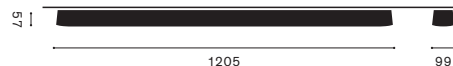

Models	Nr. 44710 4 45 Nr. 44710 3 45
Dimensions	H 57 mm W 99 mm L 1205 mm

Contents	LED
Controller	Premium converter, DALI
Power requirements	220–240 V, 50–60 Hz
Power input	45 W
Standby	< 0.5 W
Light distribution	100% direct
Energy efficiency	This product contains light sources of energy efficiency class c
High durability	72,000 hours
Luminous efficiency	5619 lm
Colour rendition index	CRI Ra > 83
Light colour	Neutral white 4000 K, Nr. 44710 4 45 Warm white 3000 K, Nr. 44710 3 45
Glare suppression	UGR < 19
Operation	Dimmable with DALI
Materials	Brim of illumination head made of steel, powder-coated
Cover of illuminant	Structured acrylic glass
Operating device	Included in the luminaire head
Weight	ca. 3.6 kg
Protection rating	IP 20
Test marks	ENEC TÜV SÜD, CE, ROHS
Warranty	2 years, 5 years on LED and converter
Particularities	– Optionally with daylight sensor and presence detecto
Note	(3000 K ca. 10 lm/W less than at 4000 K)